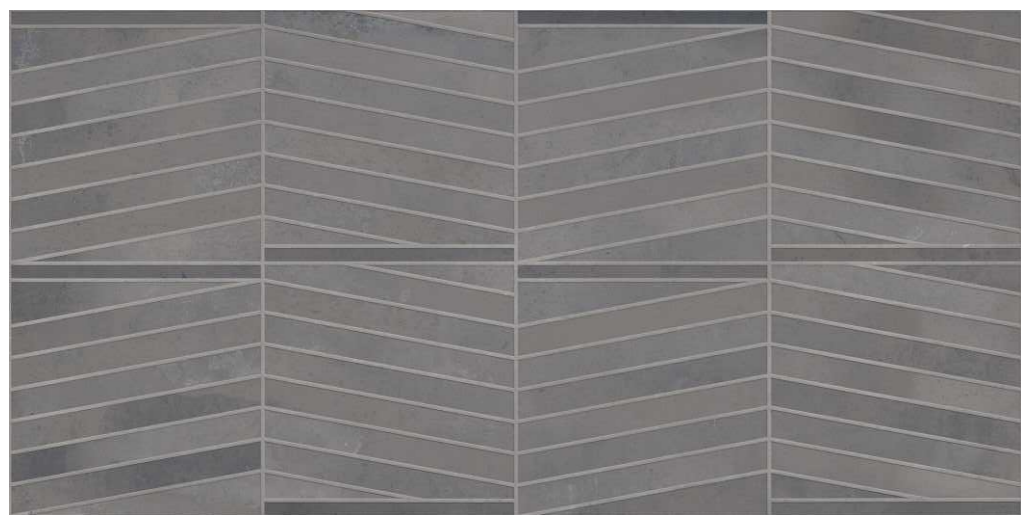

*Transforming raw  
materials into gold.*

**OXIDO DOVE**

**OXIDO DOVE  
PUNCH**

**OXIDO  
DOVE**

**OXIDO ABLONE  
PUNCH**

**OXIDO  
ABLONE**

Decor : **Silky Rock** Surface  
Base : **Silky Rock** Surface

**600x1200mm**