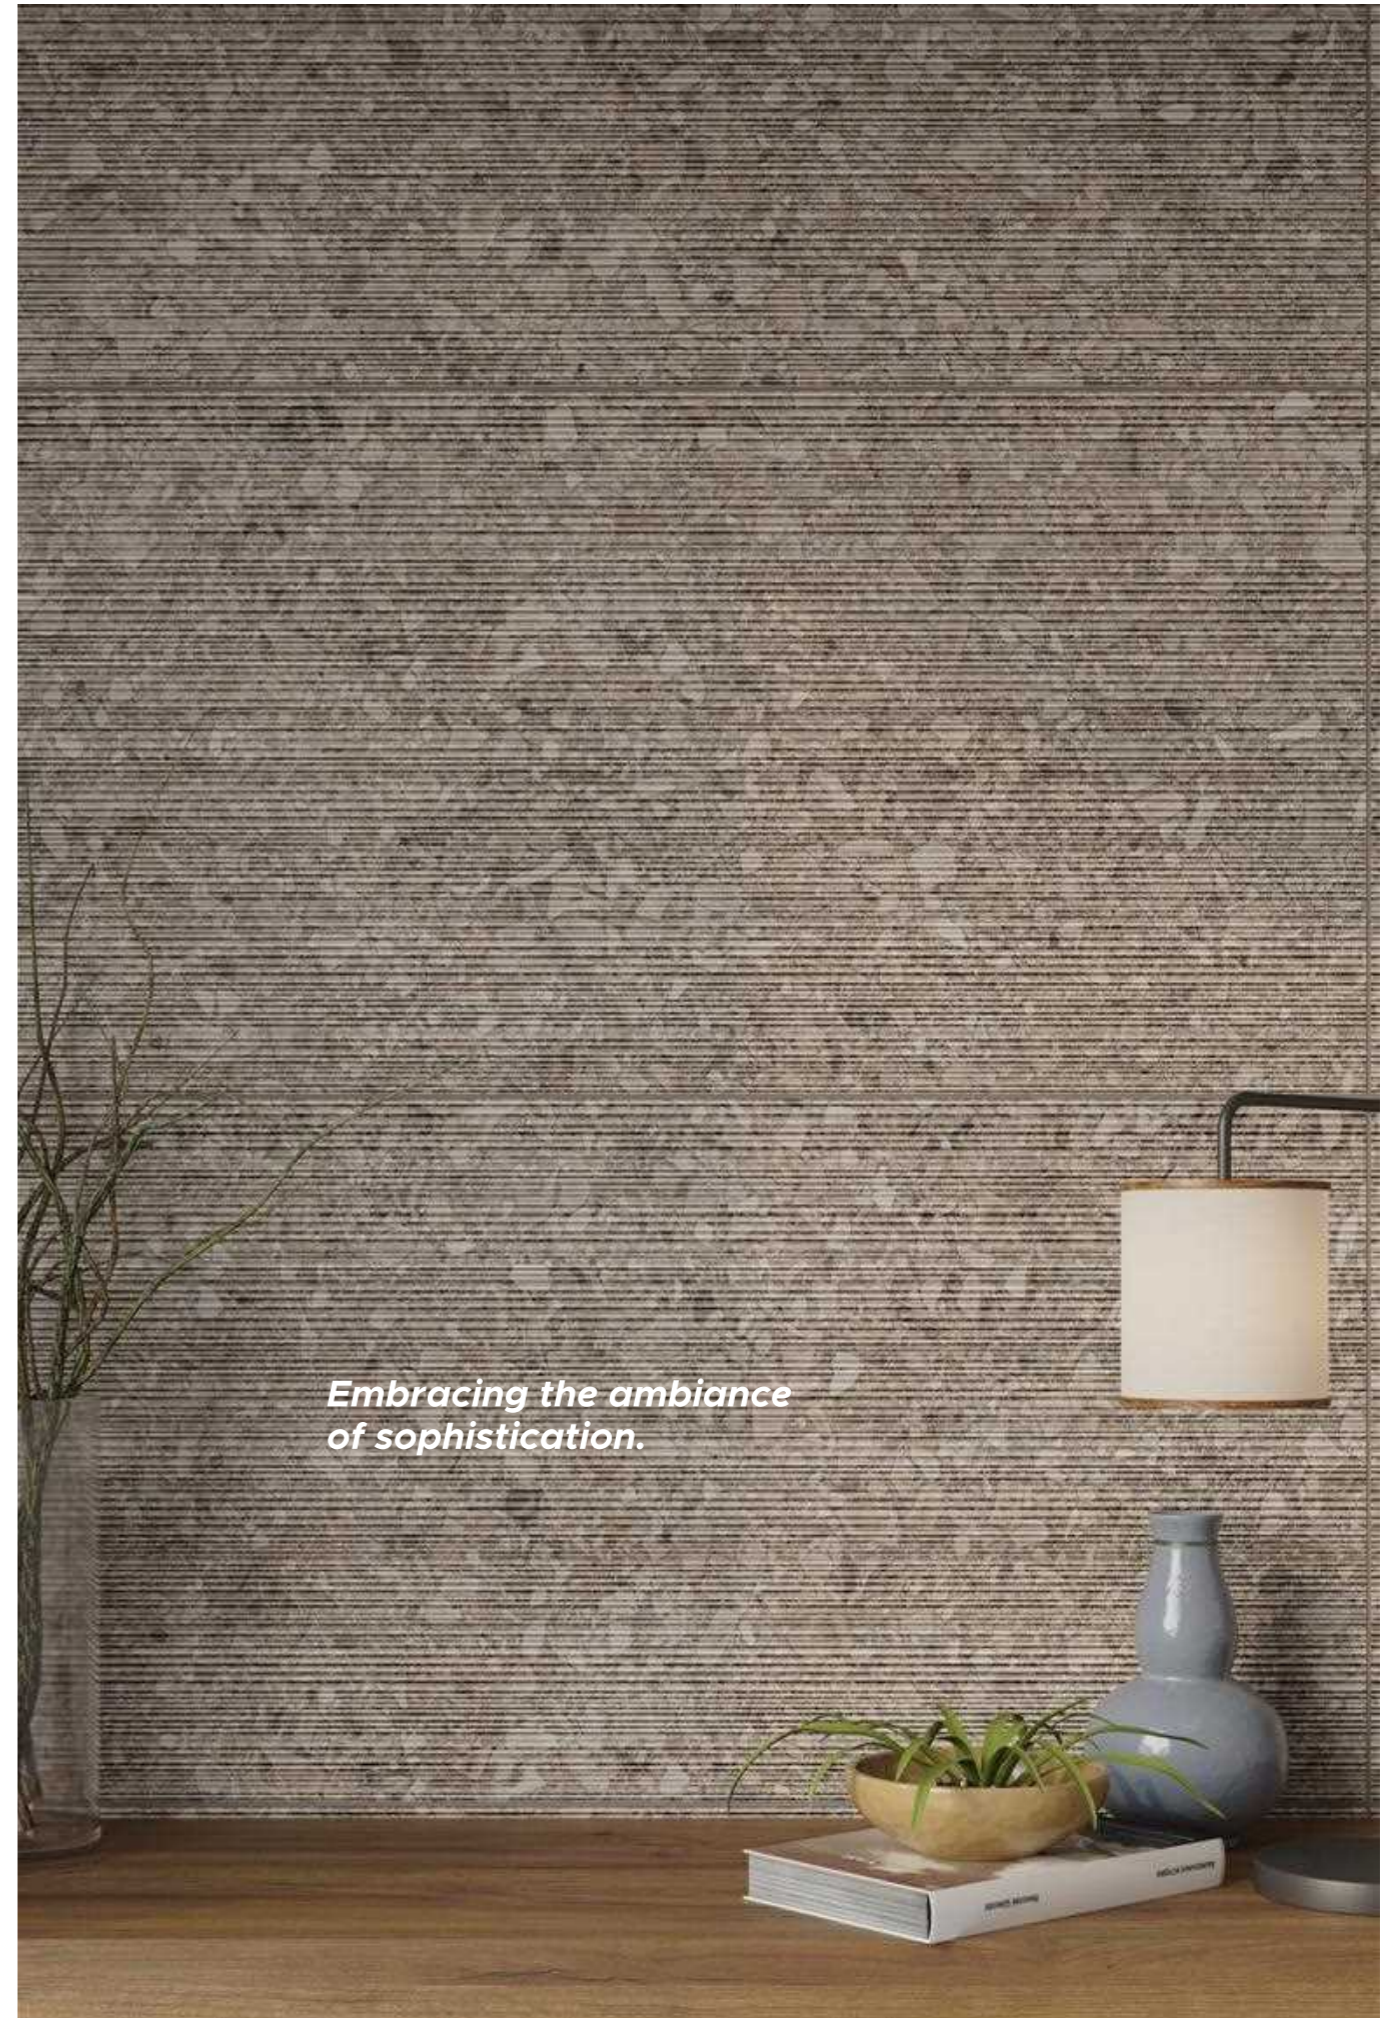

*Embracing the ambiance
of sophistication.*