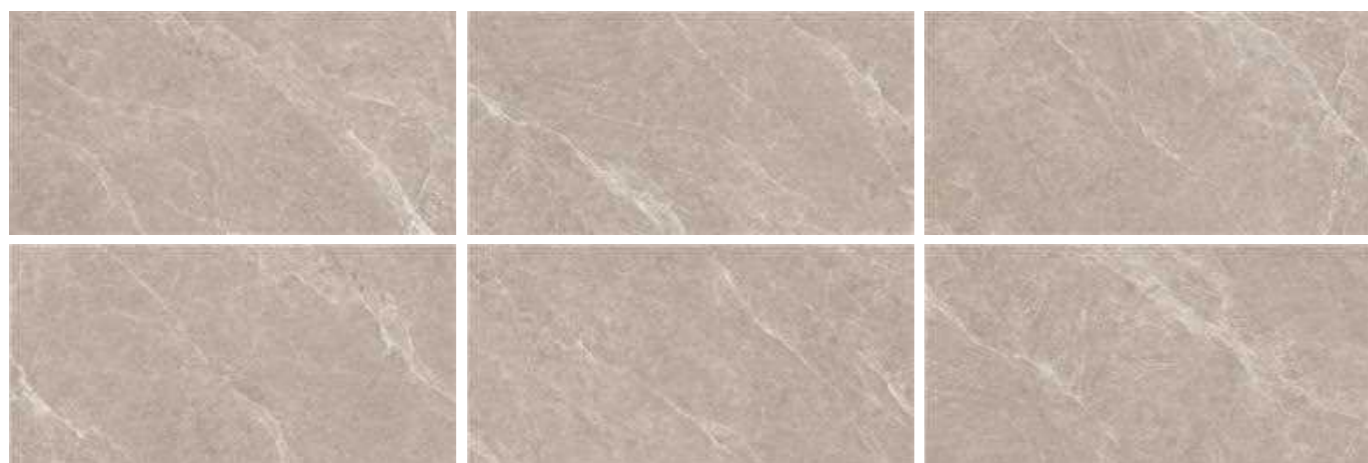

ITALIAN  
STATUARIO

Decor : **Silky Rock** Surface  
Base : **Silky Rock** Surface

**600x1200mm**

OR  
RO  
COLLECTION

LUXERA  
SURFACE  
CRAFTING THE ERA OF LUXURY

*Craft memories in form,  
with one-of-a-kind  
aesthetics you'll cherish forever*