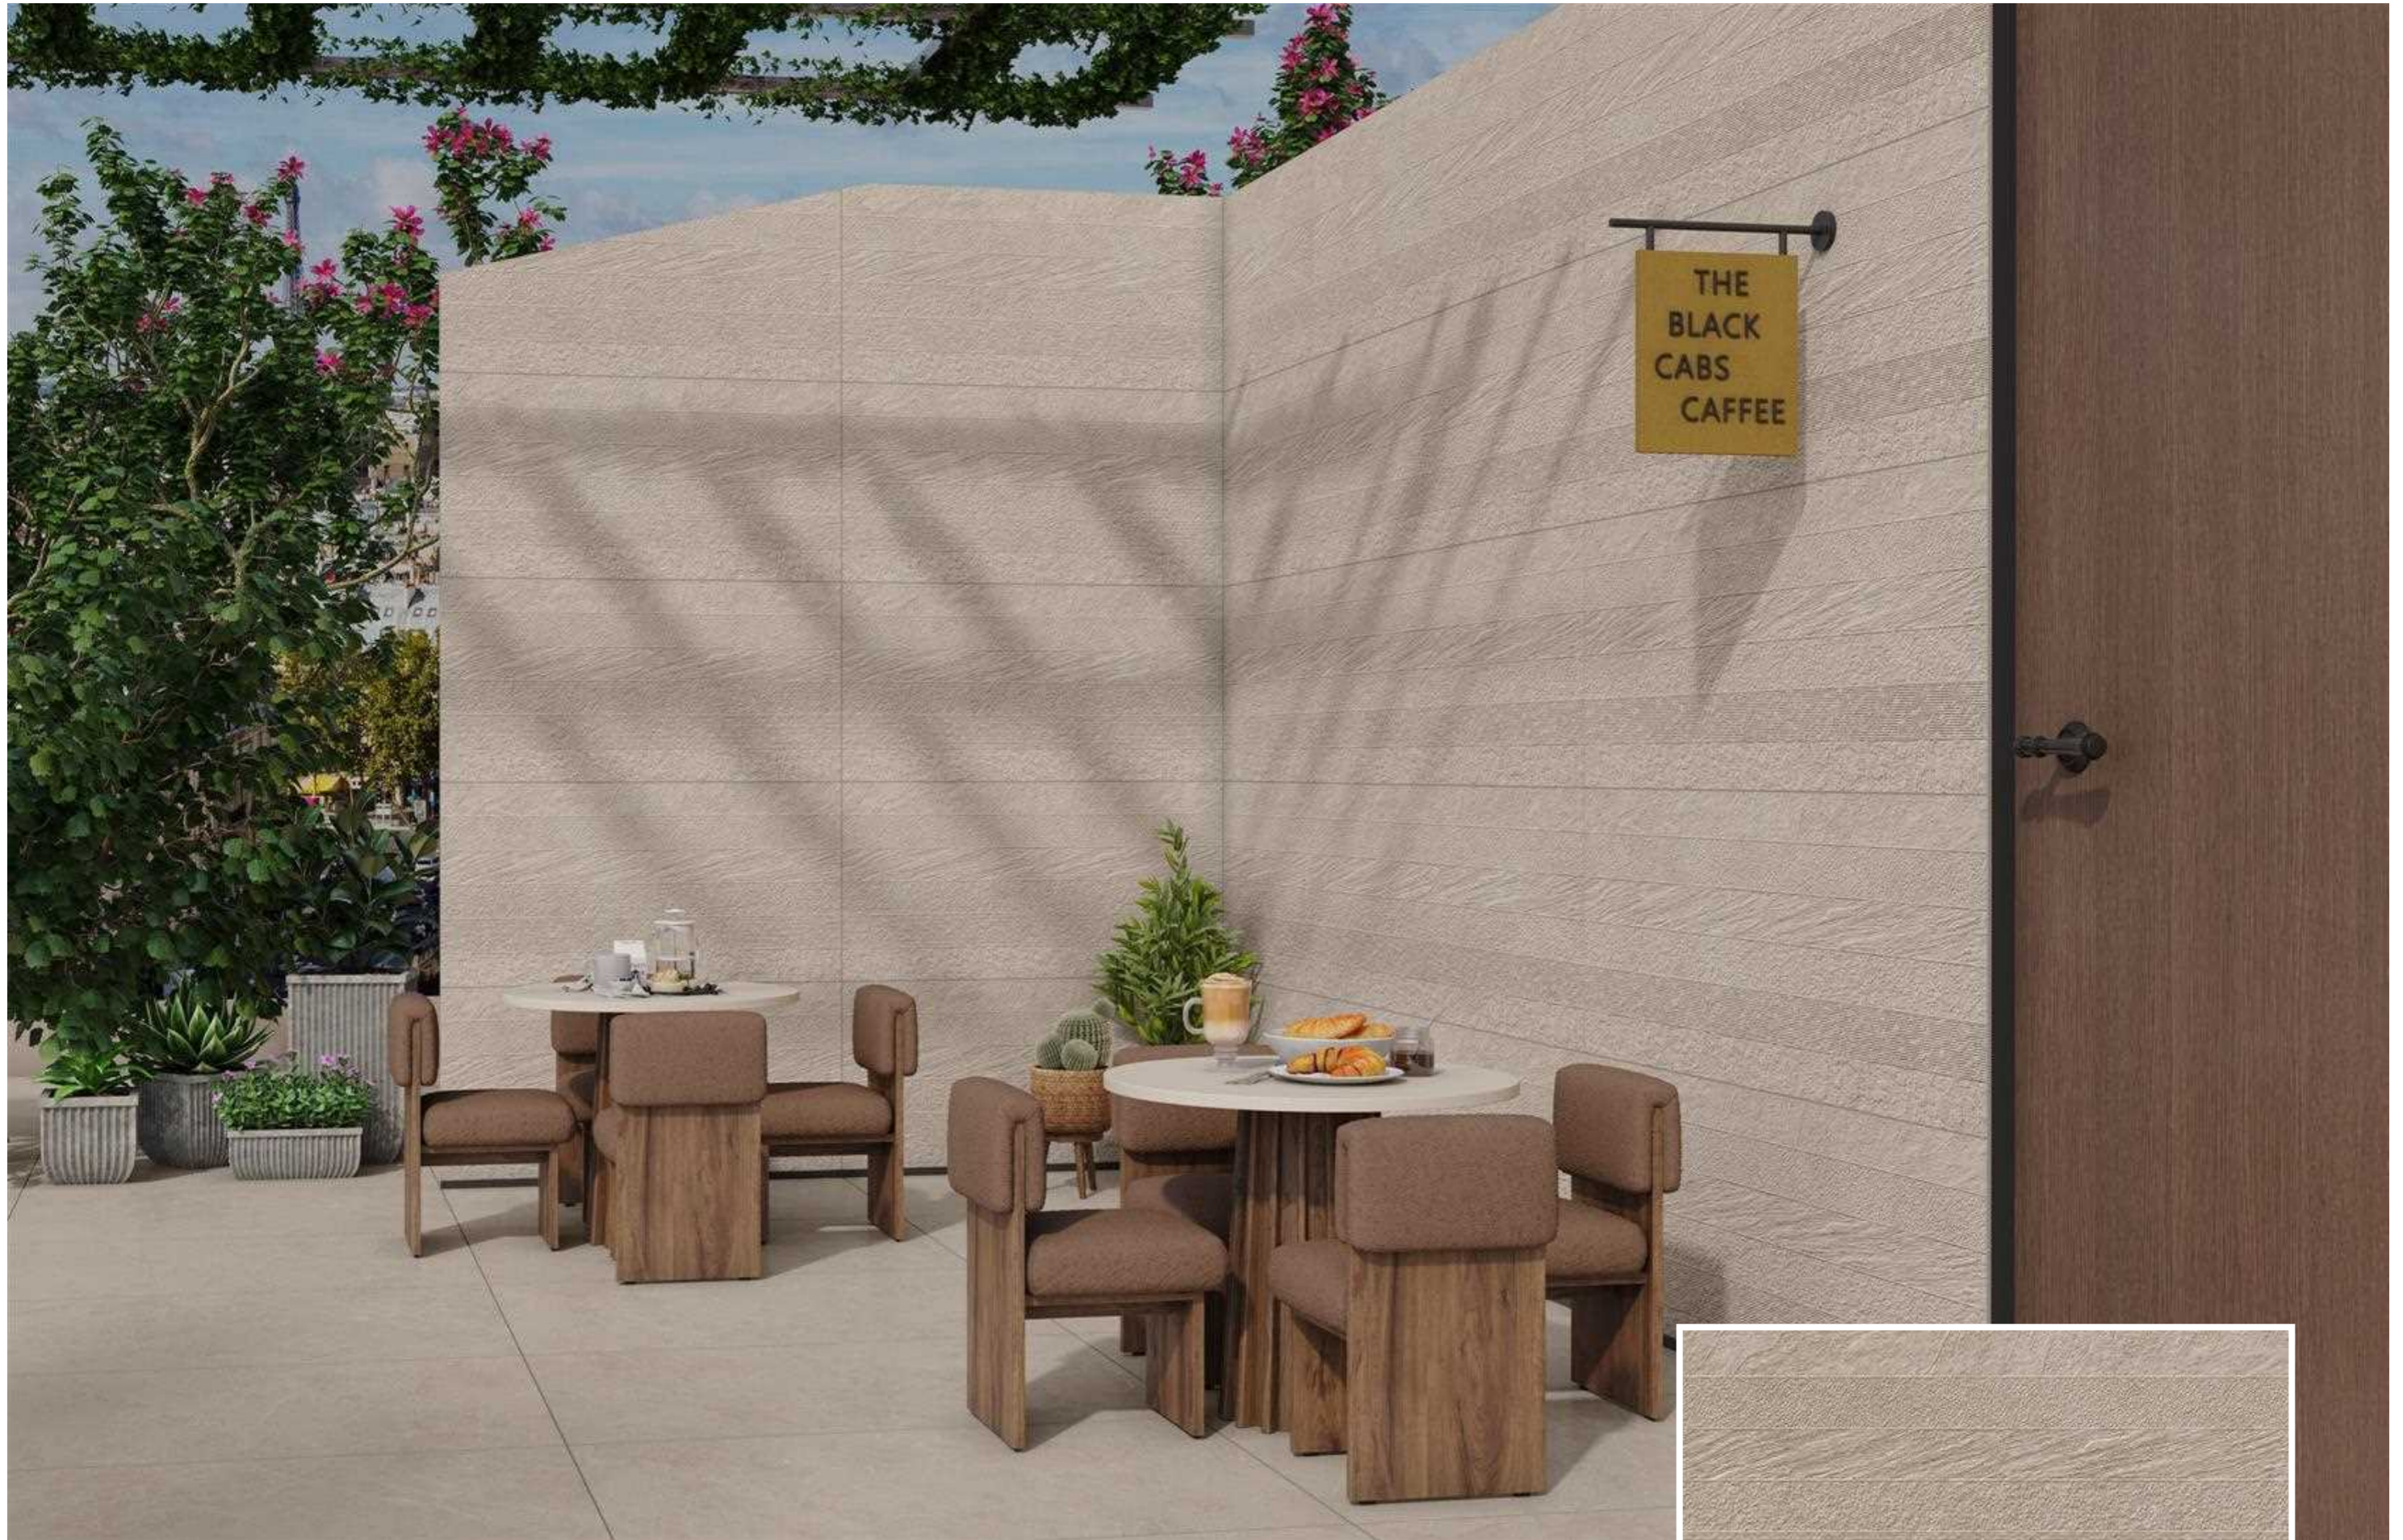

Decor : **Silky Rock** Surface  
Base : **Silky Rock** Surface

**600x1200mm**

RO  
RO  
COLLECTION

*Discover designs that stand  
the test of time, uniquely  
beautiful and cherished*

**MARKSTONE TAN**

**MARKSTONE  
TAN PUNCH**