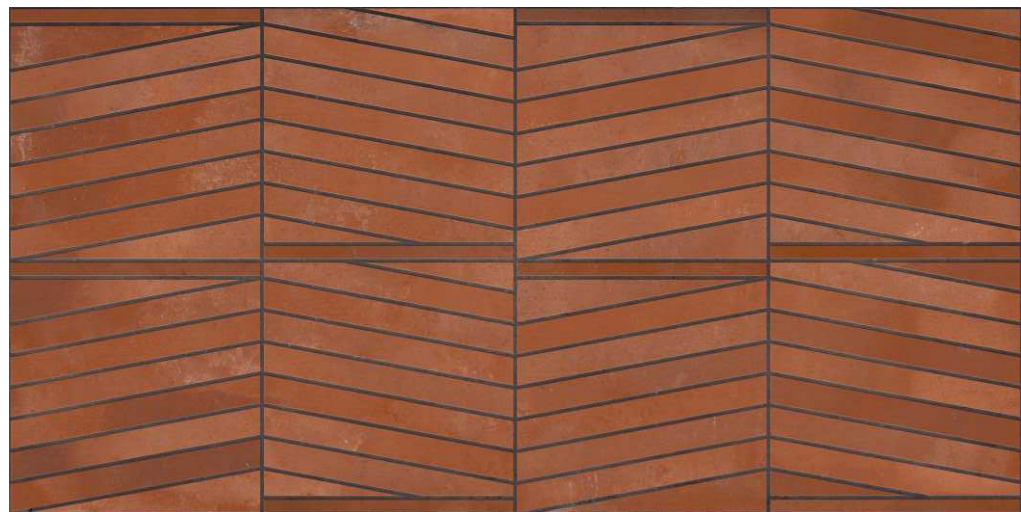

**OXIDO TERRA
PUNCH**