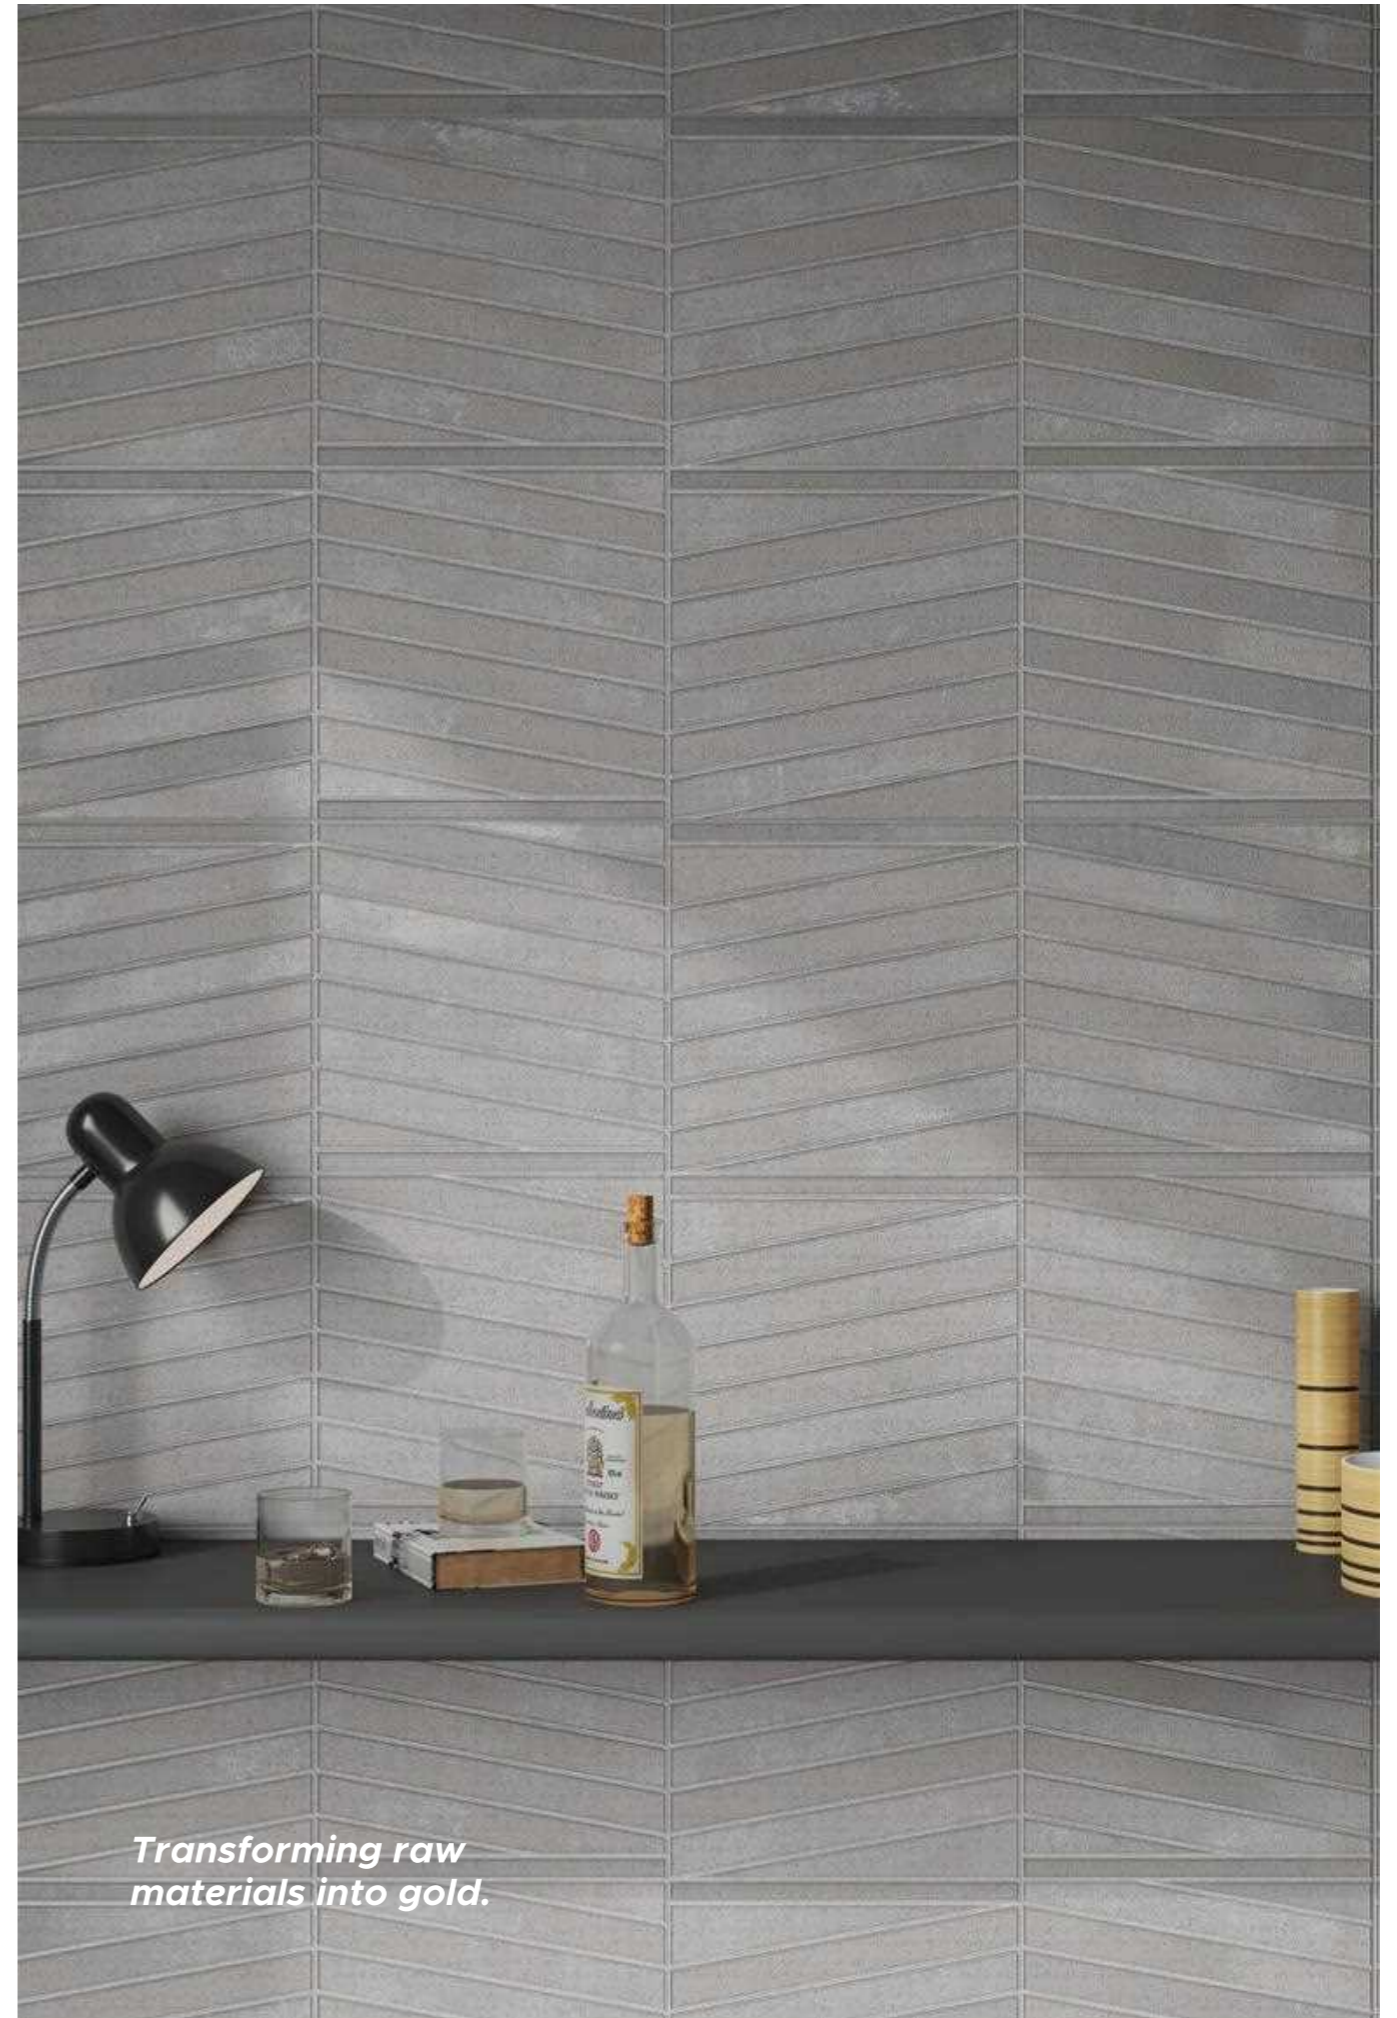

*Transforming raw
materials into gold.*